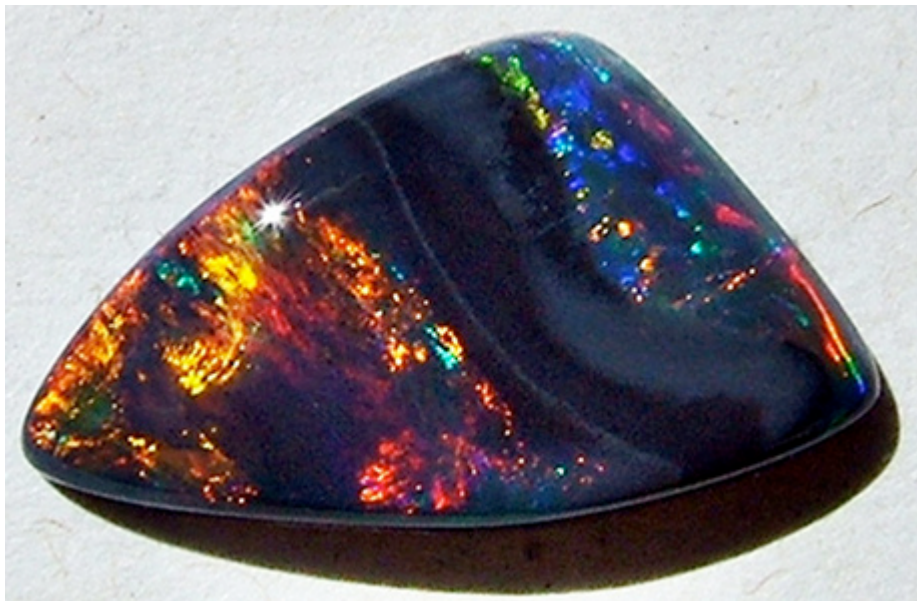

Dark Opal
Awakening Desire, Joy and Creativity
Stabilising Masculine Energy

Affirmation: *'I release fear and allow passion. I commit to co-creating joyfully with life, following my guidance confidently and spontaneously'.*