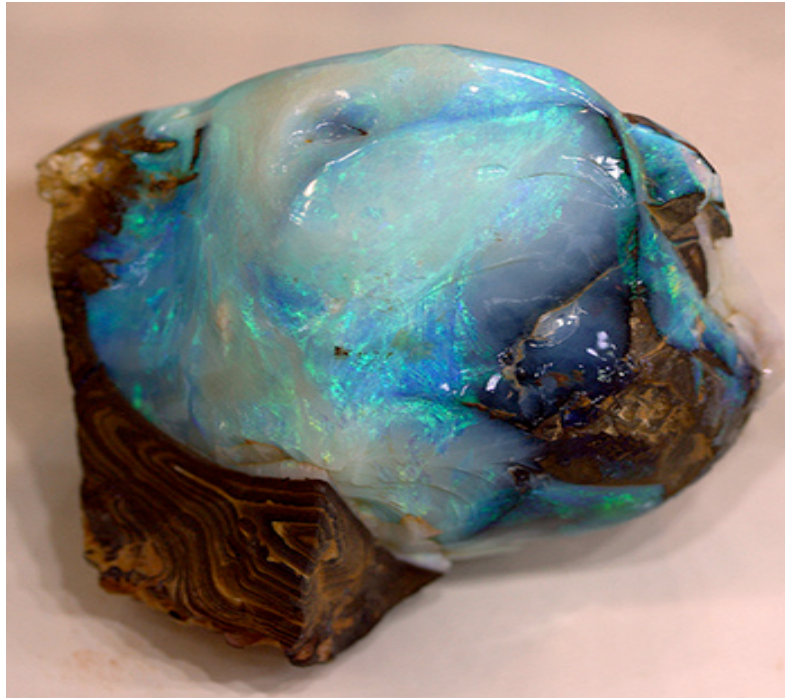

Opal

*Inspiring Positivity, Passionate Creativity
Joyful Presence*

Affirmation: 'I use past life awareness to take responsibility for my choices. I travel easily between dimensions. I express my creativity and sexuality spontaneously and joyously. I am present and positively engaged with life. '

This essence is in the Spirit of Transformation blends:

Cancer-Moon Essence: <http://bit.ly/mJ32jx>

Be Present – Commit to a Passionate Life: <http://bit.ly/18XmF3n>

Spirit of Transformation does not sell single essences. Essences are like people - they usually work best as part of a team! If you feel drawn to this please request it as part of a personal attunement blend.